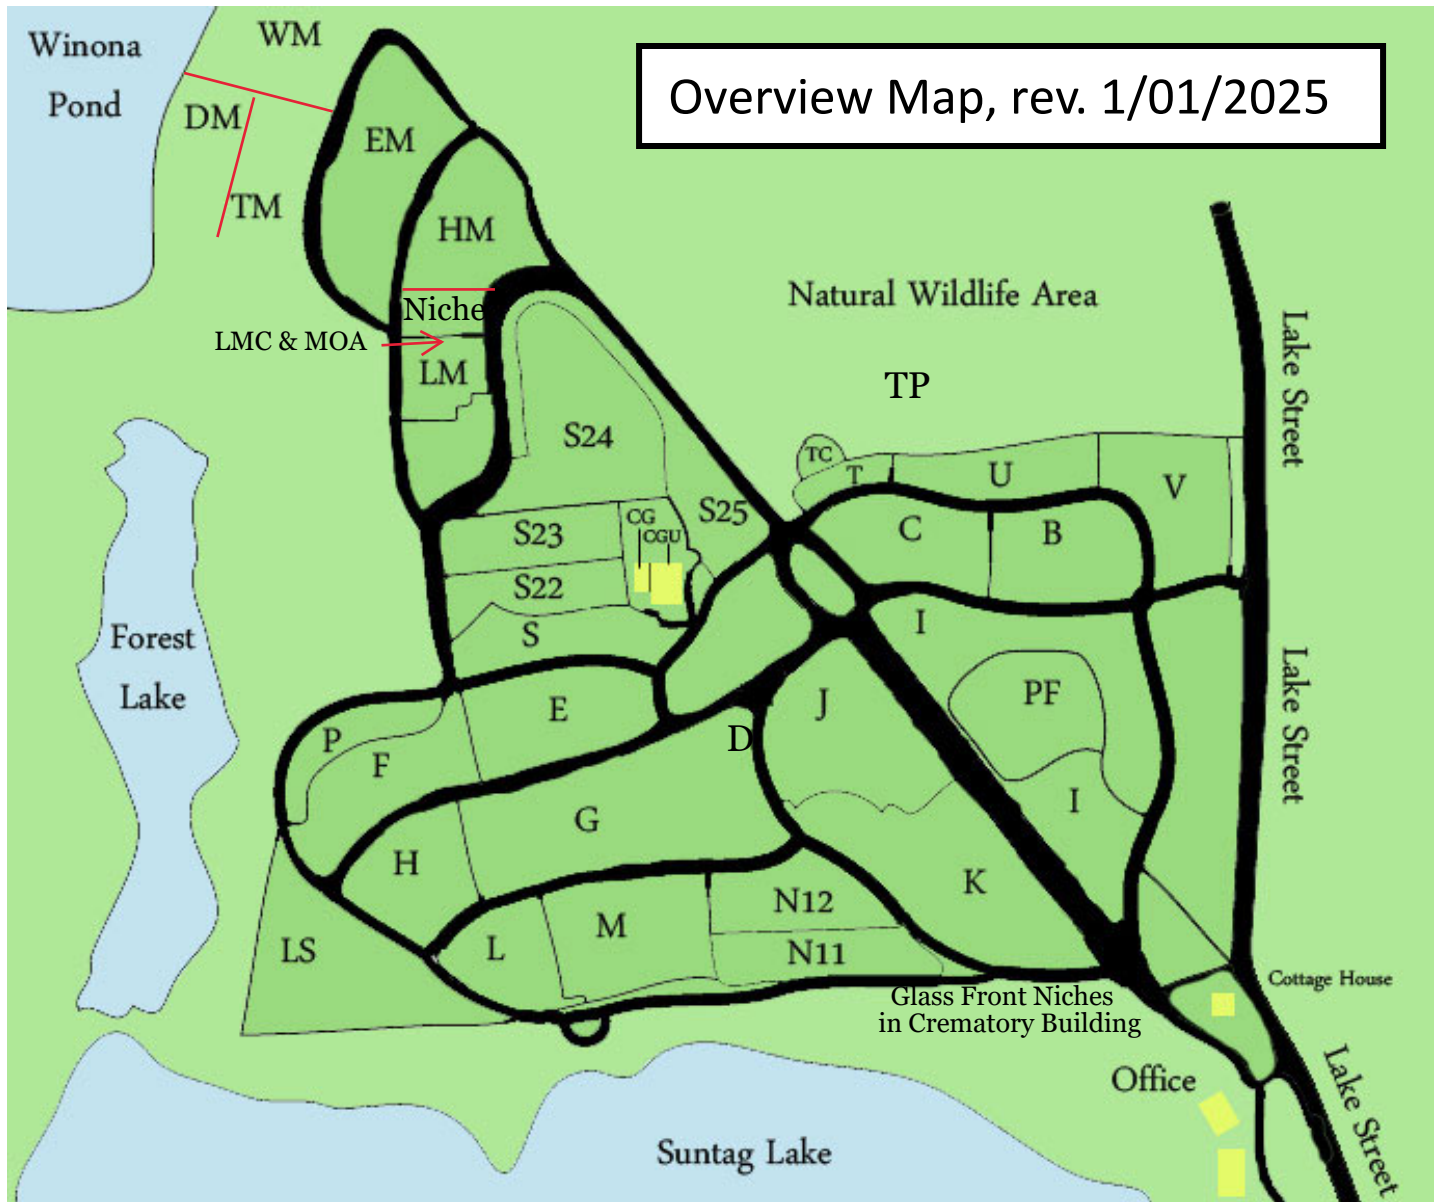

# Puritan Lawn Memorial Park

## Traditional or Cremation Areas Available (space for 2):

- ◆ Waterfront Areas : WM (Whitman Meadows), \$7,500
- ◆ Waterfront Areas : LS (Lakeside), TM (Thoreau Meadows), and DM (Dickenson Meadows), \$6,150
- ◆ Waterview Areas: EM (Emerson Meadows), and LM (Longfellow Meadows), \$5,750
- ◆ Interior Areas: HM (Hawthorne Meadows), S24/S25 (Cathedral Pines), TP (The Preserve), PF (Pierce Freedom), \$5,250

## **Special Savings & Payment Plans for Plan-Ahead Families**

**Lot Payments at 0% for up to 36 months ◆◆ 20% Savings on Lot Memorial**