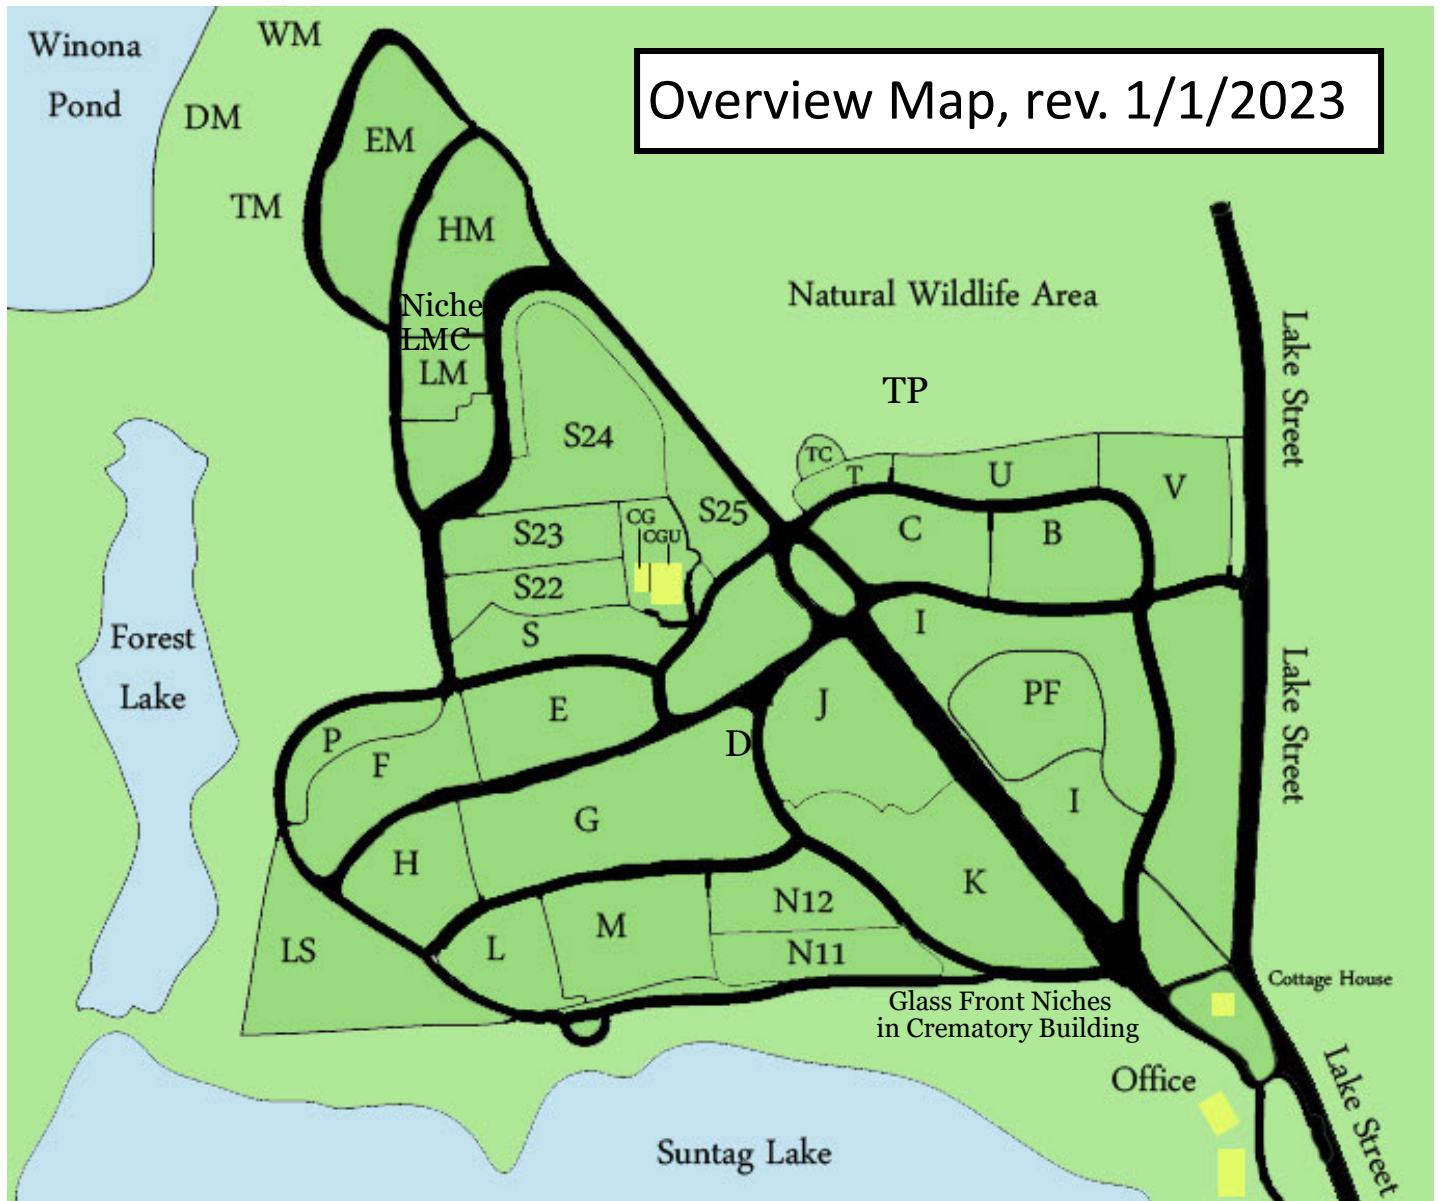

Puritan Lawn Memorial Park

Traditional or Cremation Areas Available (space for 2) (Preneed Savings: discount by \$450 thru 12/31/23):

- ◆ Waterfront Areas : WM (Whitman Meadows), \$6,950
- ◆ Waterfront Areas : LS (Lakeside), TM (Thoreau Meadows), and DM (Dickenson Meadows), \$5,450
- ◆ Waterview Areas: EM (Emerson Meadows), and LM (Longfellow Meadows), \$5,050
- ◆ Interior Developed: HM (Hawthorne Meadows), S24/S25 (Cathedral Pines), and PF (Pierce Freedom), \$4,650
- ◆ Pre-Developed Section: TP (The Preserve), \$4,250

Dedicated Cremation Areas (space for 2), (Preneed Savings: discount by \$250 thru 6/30/23):

- ◆ Glass Front Niches: Interior passcode entry, glass front niches in crematory building, start at \$4,550
- ◆ Hawthorne Niches: Outside free-standing niches, start at \$3,700
- ◆ In-ground Waterview: LMC (Longfellow cremation), \$3,250
- ◆ In-ground interior areas: CGU (Cremation Garden Upper), TC (Section T cremation), \$2,450