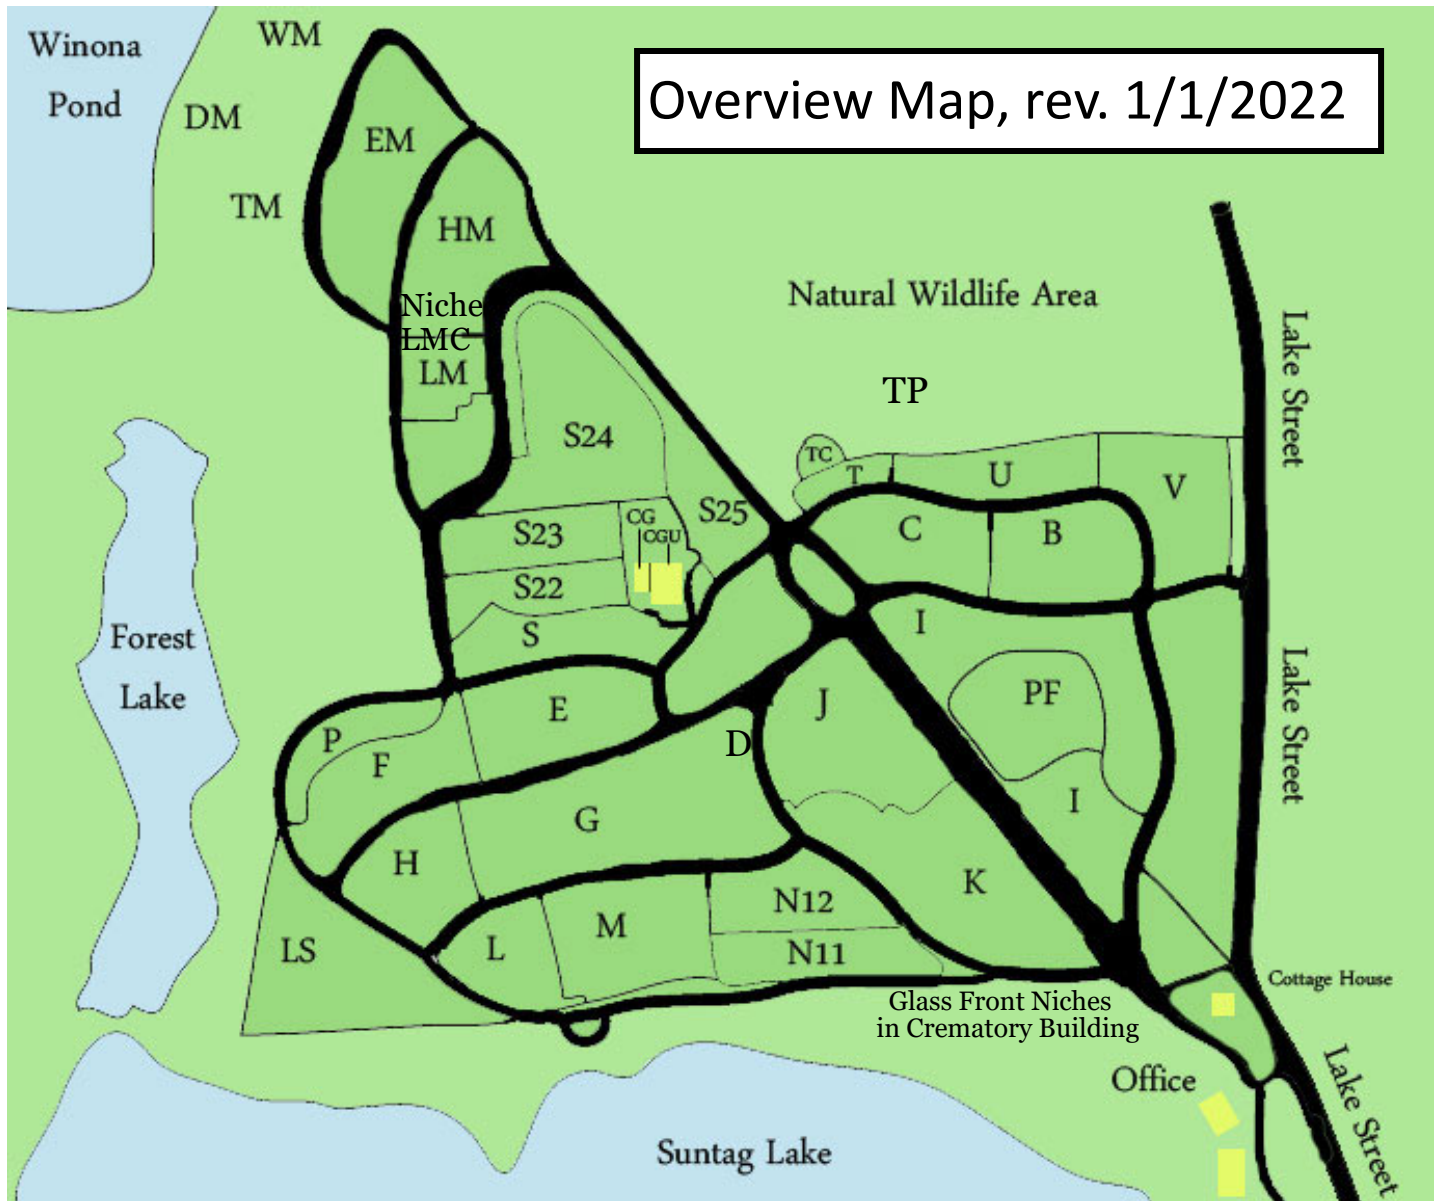

# Puritan Lawn Memorial Park

**Traditional or Cremation Burial Areas Available (space for 2)...Please discount TM & DM prices by \$550:**

- ◆ Waterfront Areas : LS (Lakeside), TM (Thoreau Meadows), and DM (Dickenson Meadows), \$5,450
- ◆ Waterview Areas: EM (Emerson Meadows), and LM (Longfellow Meadows), \$5,050
- ◆ Interior Developed: HM (Hawthorne Meadows), S24/S25 (Cathedral Pines), and PF (Pierce Freedom), \$4,650
- ◆ Pre-Developed Section: TP (The Preserve), \$4,250

**Dedicated Cremation Areas (space for 2)...Please discount All prices by \$250:**

- ◆ Glass Front Niches: Interior passcode entry, glass front niches in crematory building, start at \$4,550
- ◆ Hawthorne Niches: Outside free-standing niches, start at \$3,700
- ◆ In-ground Waterview: LMC (Longfellow cremation), \$3,250
- ◆ In-ground interior areas: CGU (Cremation Garden Upper), TC (Section T cremation), \$2,450