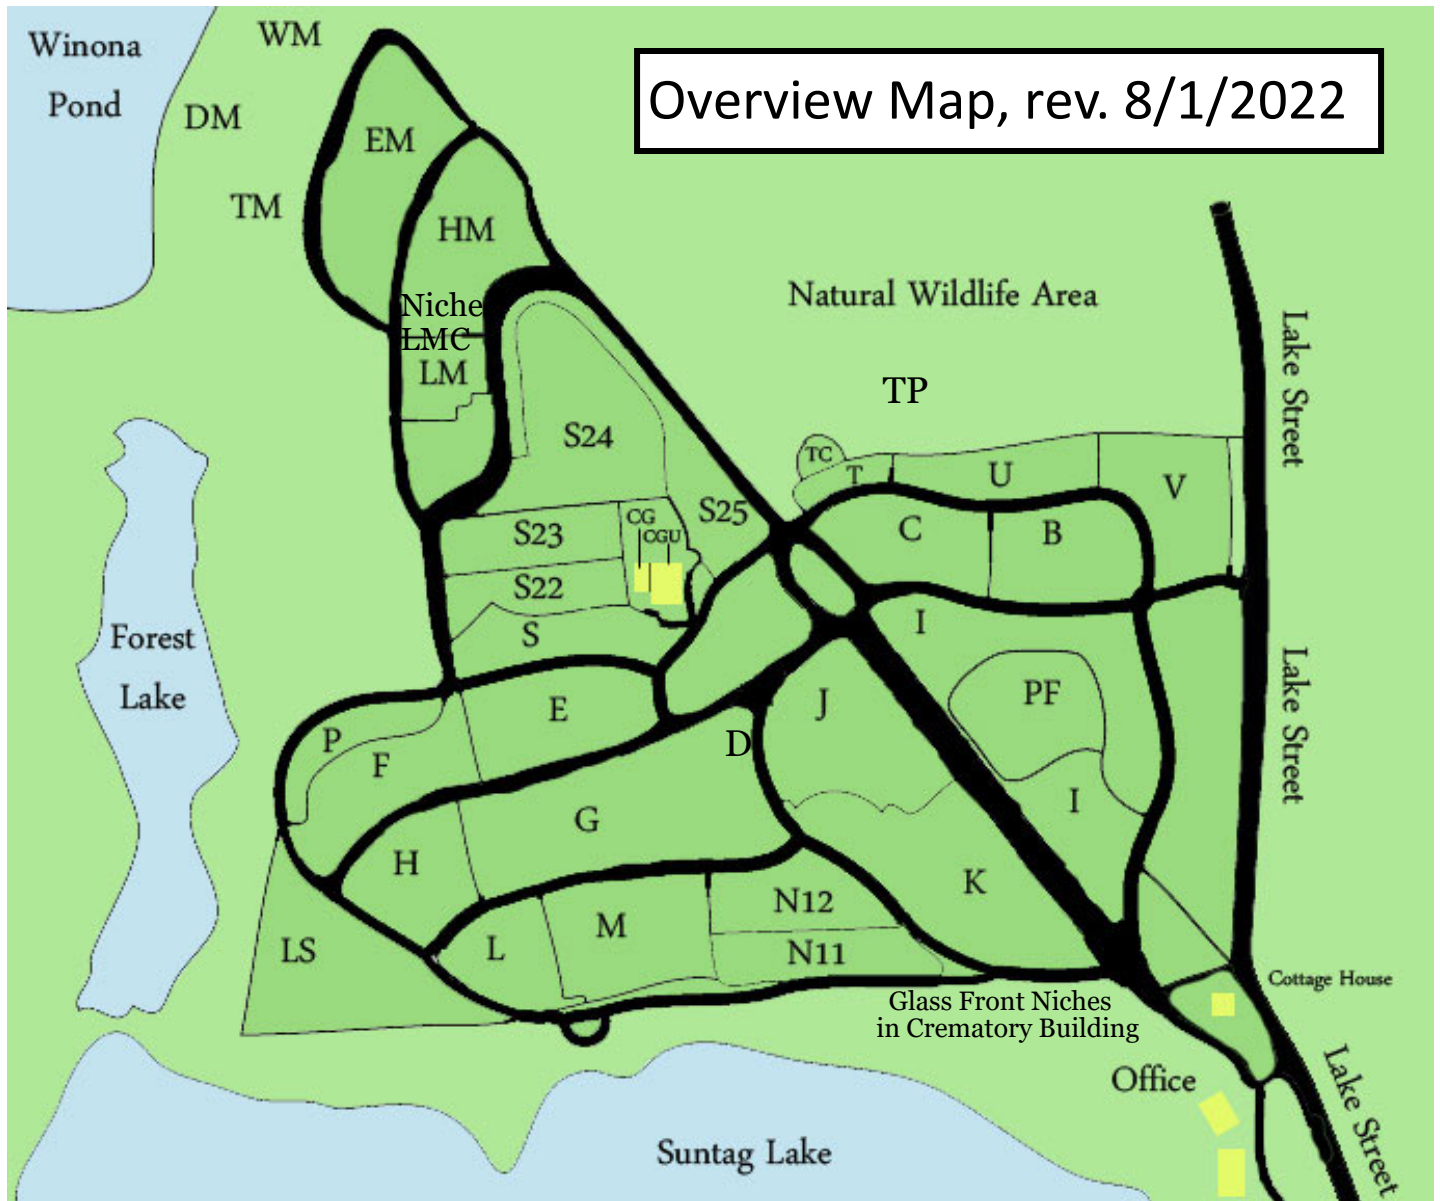

Puritan Lawn Memorial Park

Traditional or Cremation Areas Available (space for 2) (Preneed Savings: discount by \$450 thru 12/31/22):

- ◆ Waterfront Areas : WM (Whitman Meadows), \$6,950
- ◆ Waterfront Areas : LS (Lakeside), TM (Thoreau Meadows), and DM (Dickenson Meadows), \$5,450
- ◆ Waterview Areas: EM (Emerson Meadows), and LM (Longfellow Meadows), \$5,050
- ◆ Interior Developed: HM (Hawthorne Meadows), S24/S25 (Cathedral Pines), and PF (Pierce Freedom), \$4,650
- ◆ Pre-Developed Section: TP (The Preserve), \$4,250

Dedicated Cremation Areas (space for 2), (Preneed Savings: discount by \$250 thru 12/31/22):

- ◆ Glass Front Niches: Interior passcode entry, glass front niches in crematory building, start at \$4,550
- ◆ Hawthorne Niches: Outside free-standing niches, start at \$3,700
- ◆ In-ground Waterview: LMC (Longfellow cremation), \$3,250
- ◆ In-ground interior areas: CGU (Cremation Garden Upper), TC (Section T cremation), \$2,450